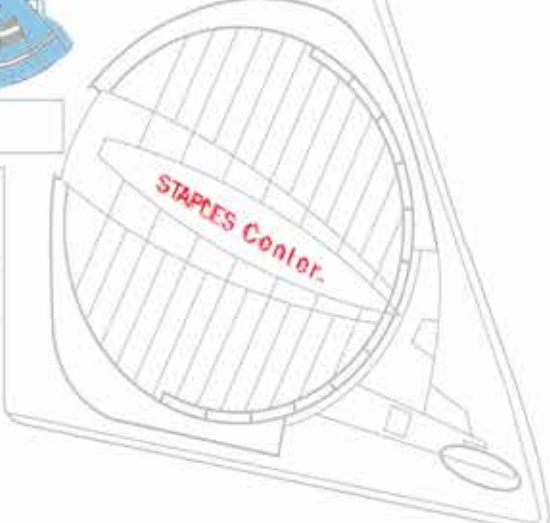

LA Art Show
LOADING DOCK MAP

VENICE BOULEVARD

15TH DRIVE

CONVENTION CENTER DRIVE

SOUTH TRUCK DOCK

SOUTH EXHIBIT HALL
 H J G

FIGUEROA STREET

Parking OFFICE

SOUTH TRUCK RAMP

CONVENTION CENTER DRIVE

TRUCK BRIDGE

PICO DRIVE

PICO BOULEVARD

C CONCOURSE C
 B HALL B
 150A 151 152 153A

SERVICE CORRIDOR

WEST LOBBY

GILBERT LINDSAY DRIVE

M PICO STATION

12TH DRIVE

STAPLES Center

BOND STREET

TRUCK RAMP

L.A. LIVE WAY

TRUCK DOCK

RAMP DOWN

NORTH APRON

WEST EXHIBIT HALL
 B A

PETREE HALL
 C D

CHICK HEARN COURT

11TH STREET

12TH STREET