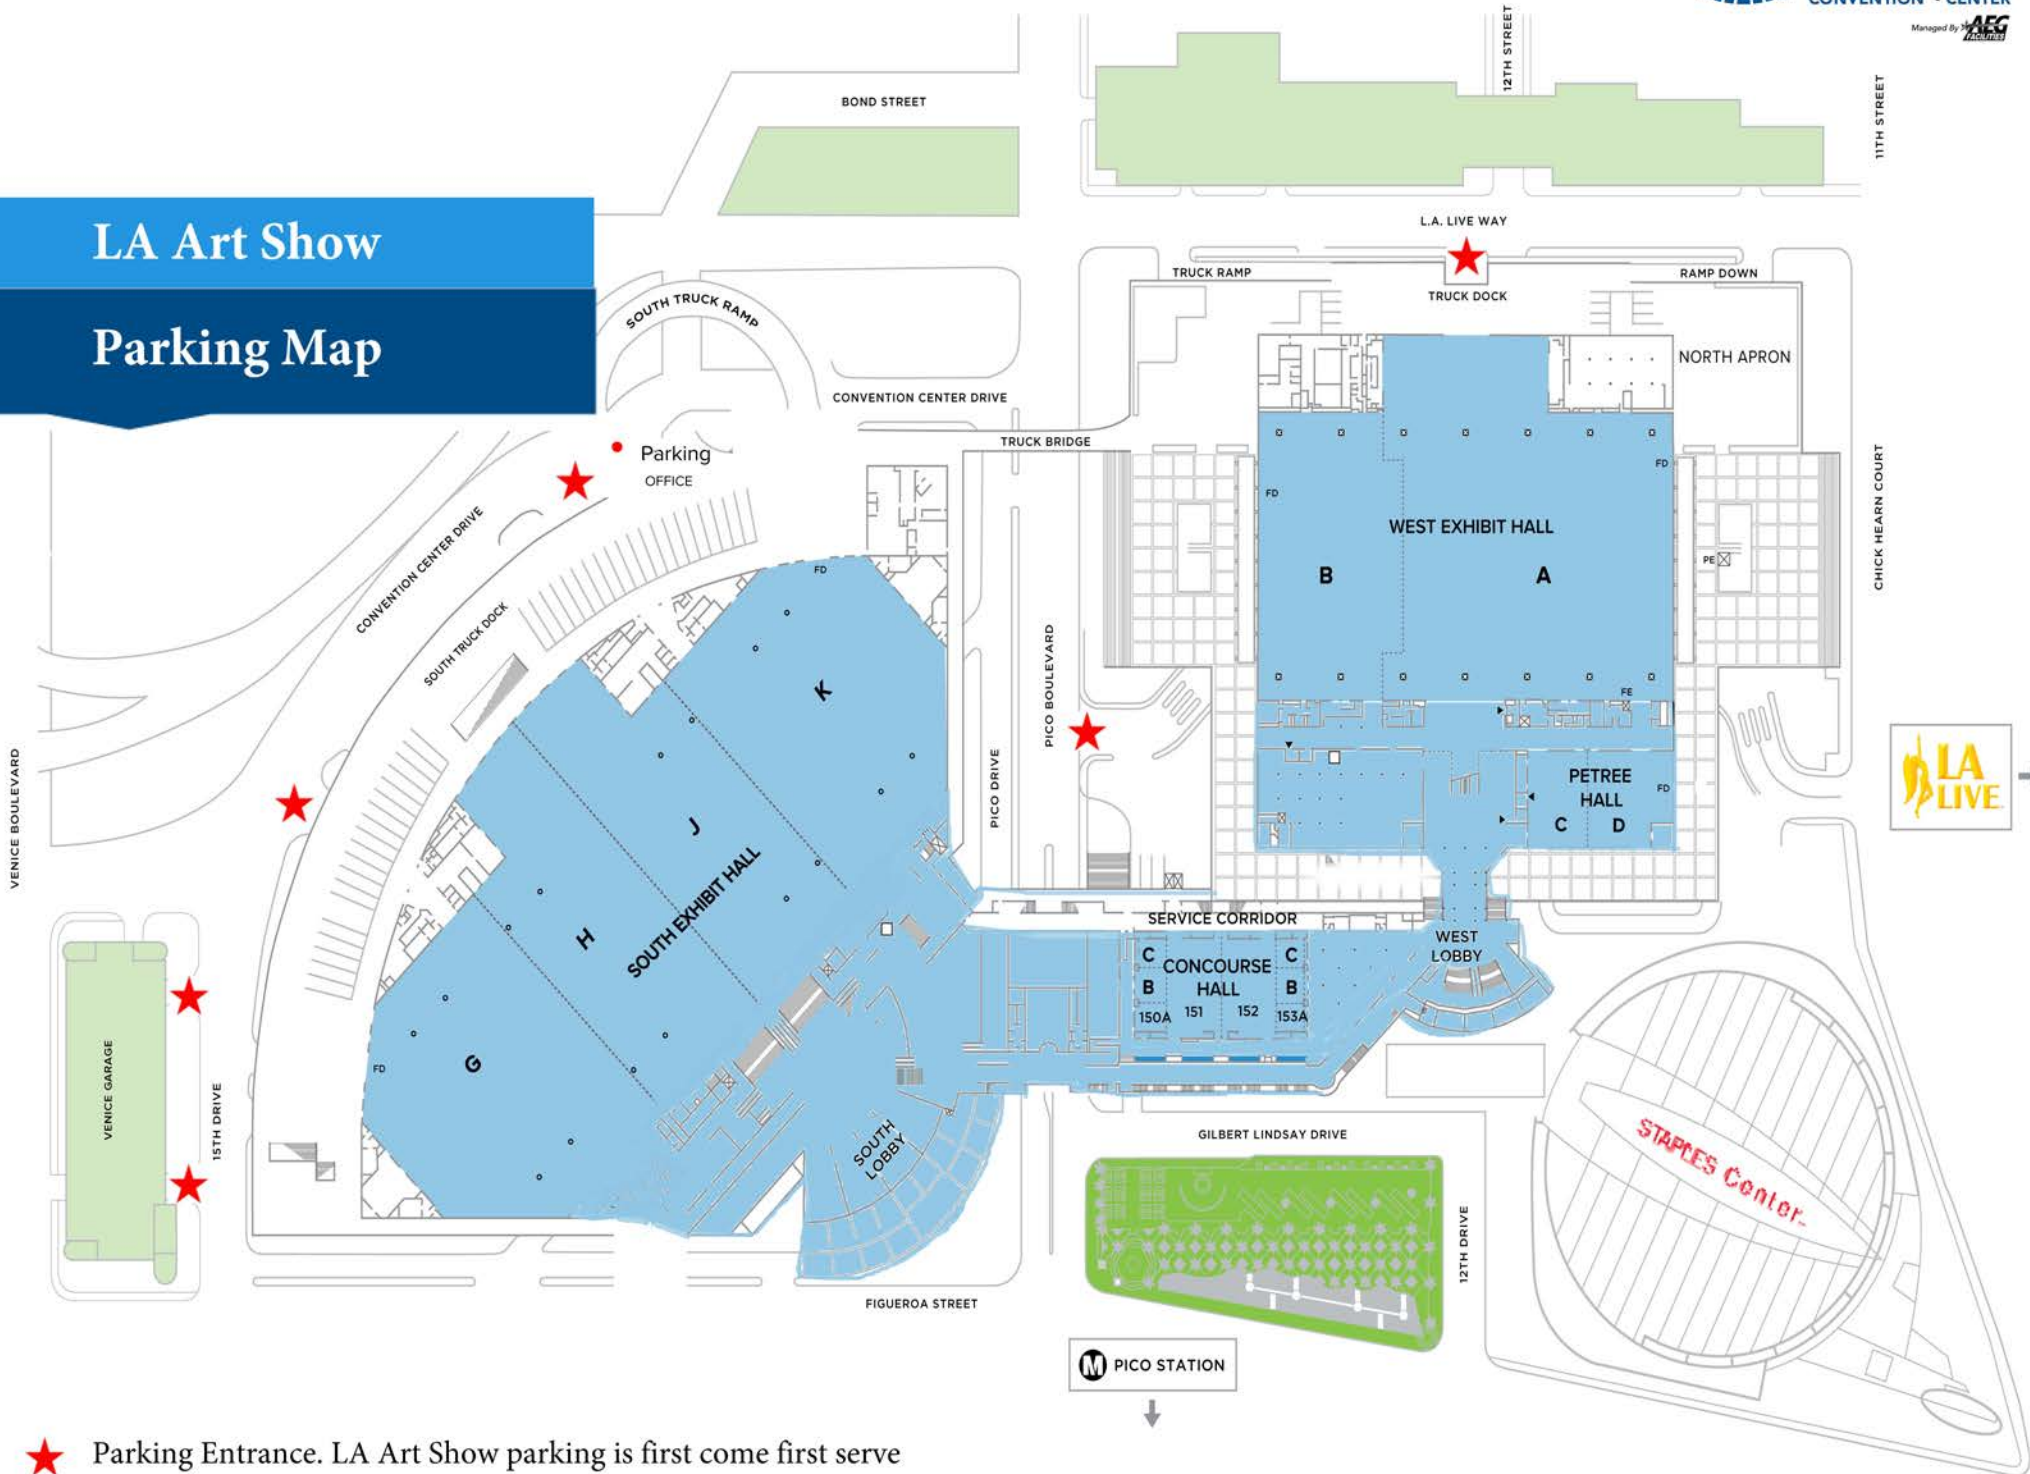

LA Art Show Parking Map

★ Parking Entrance. LA Art Show parking is first come first serve for \$20.