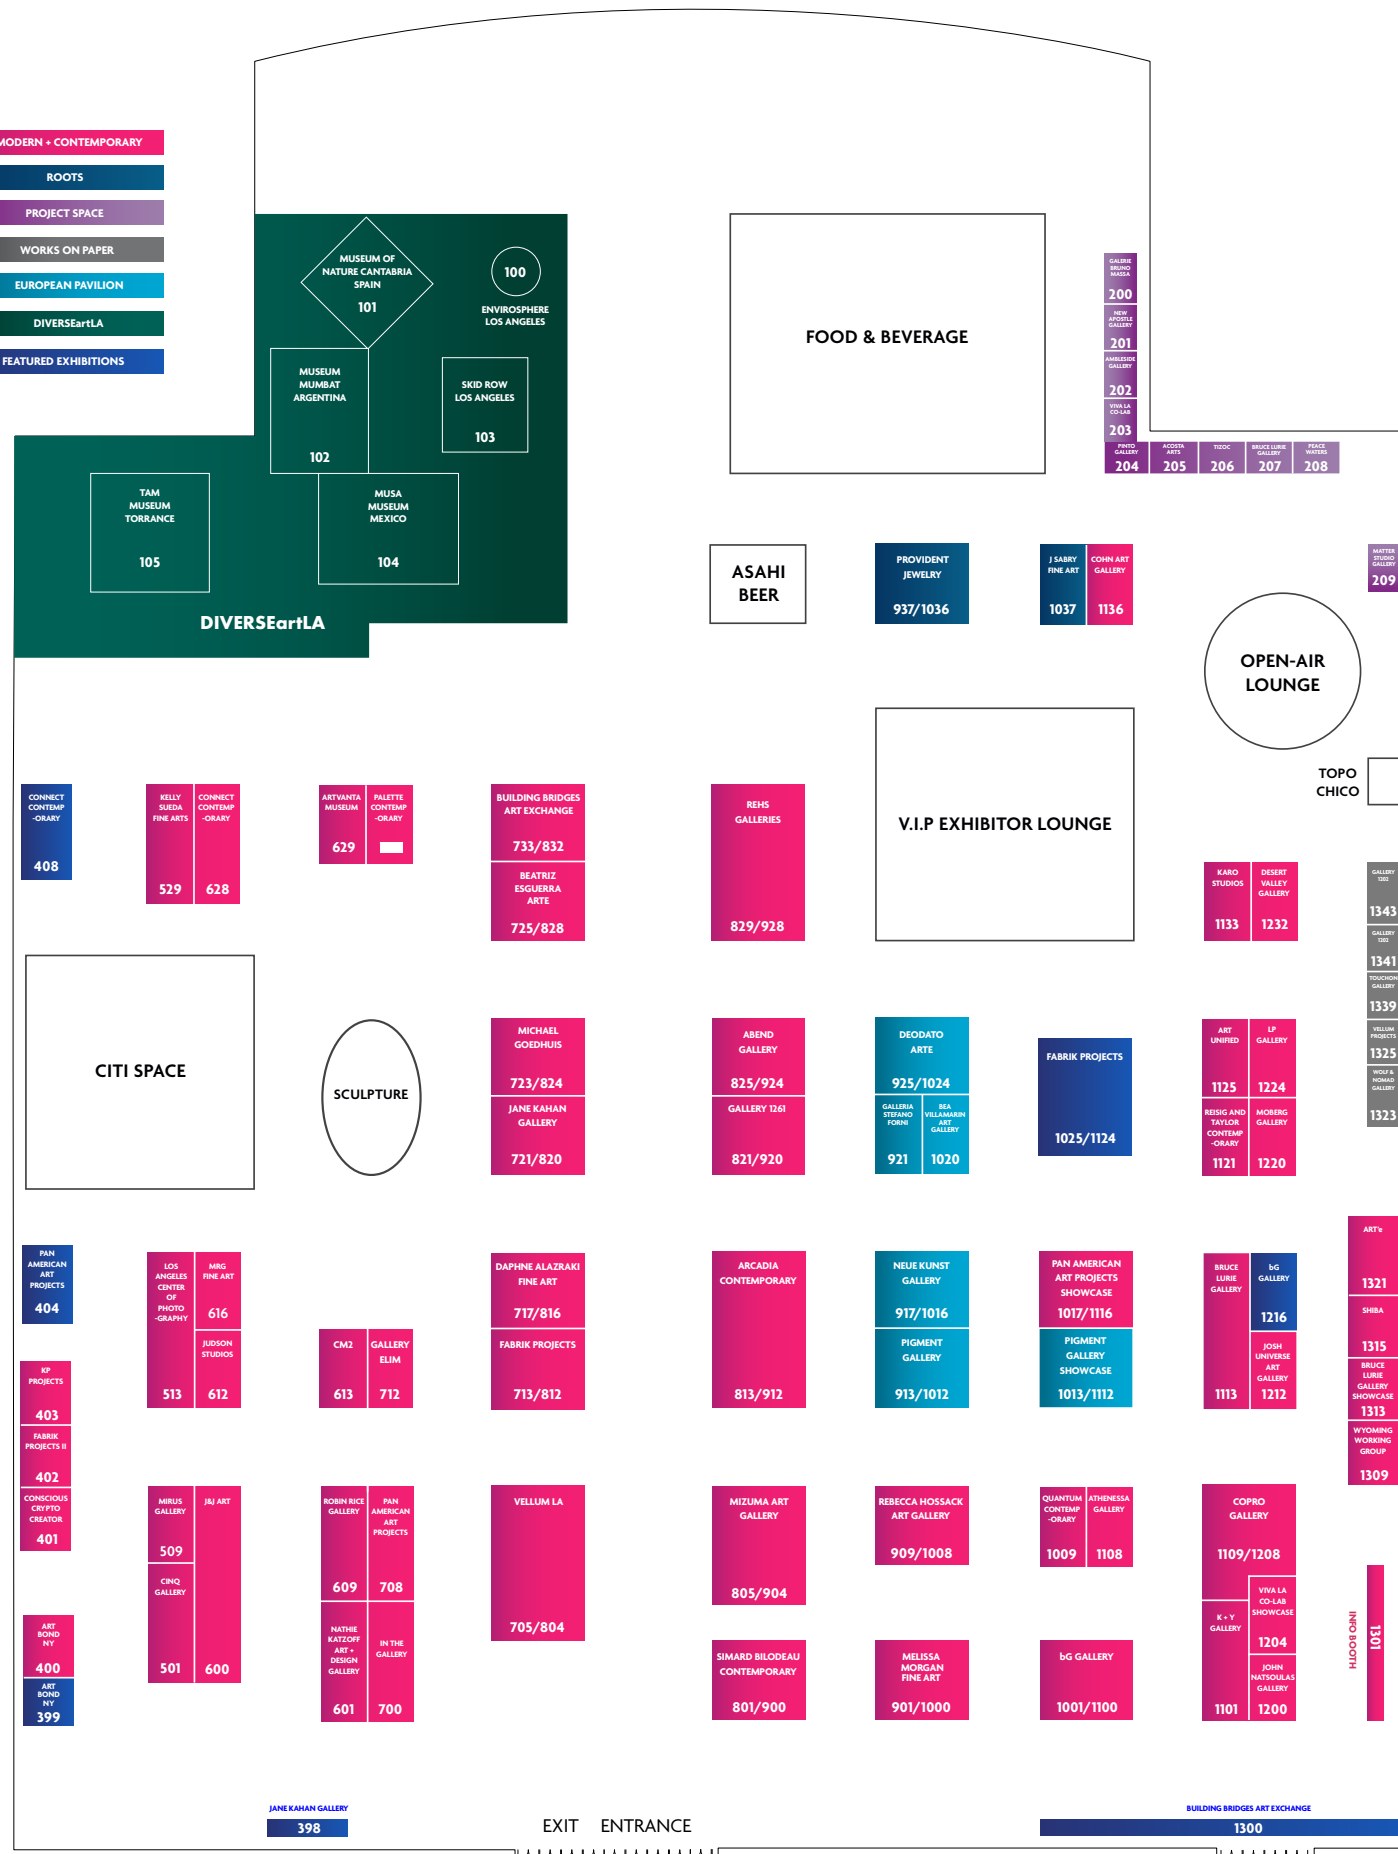

- MODERN + CONTEMPORARY
- ROOTS
- PROJECT SPACE
- WORKS ON PAPER
- EUROPEAN PAVILION
- DIVERSEartLA
- FEATURED EXHIBITIONS

MODERN + CONTEMPORARY

ABEND GALLERY	825/924	DESERT VALLEY GALLERY	1232	MICHAEL GOEDHUIS	723/824
ARCADIA CONTEMPORARY	813/912	FABRIK PROJECTS	713/812	MIRUS GALLERY	509
ART BOND NY	400	FABRIK PROJECTS II	402	MIZUMA ART GALLERY	805/904
ART'E	1321	GALLERY 1261	821/920	MOBERG GALLERY	1220
ART UNIFIED	1125	GALLERY ELIM	712	MRG FINE ART	616
ARTVANTA MUSEUM	629	IN THE GALLERY	700	NATHIE KATZOFF ART + DESIGN GALLERY	601
ATHENESSA GALLERY	1108	JJ ART	600	PALETTE CONTEMPORARY	728
BEATRIZ ESGUERRA ARTE	725/828	JANE KAHAN GALLERY	721/820	PAN AMERICAN ART PROJECTS	708
BG GALLERY	1001/1100	JOHN NATSOULAS GALLERY	1200	PAN AMERICAN ART PROJECTS SHOWCASE	1017/1116
BRUCE LURIE GALLERY	1113	JOSH UNIVERSE ART GALLERY	1212	QUANTUM CONTEMPORARY ART	1009
BRUCE LURIE GALLERY SHOWCASE	1313	JUDSON STUDIOS	612	REBECCA HOSSACK ART GALLERY	909/1008
BUILDING BRIDGES ART EXCHANGE	733/832	KP PROJECTS	403	REHS CONTEMPORARY	829/928
CINQ GALLERY	501	K + Y GALLERY	1101	REISIG AND TAYLOR CONTEMPORARY	1121
CM2	613	KARO STUDIOS	1133	ROBIN RICE GALLERY	609
COHN ART GALLERY	1136	KELLY SUEDA FINE ART	529	SIMARD BILODEAU CONTEMPORARY	801/900
CONSCIOUS CRYPTO CREATOR	401	LOS ANGELES CENTER OF PHOTOGRAPHY	513	VELLUM LA	705/804
CONNECT CONTEMPORARY	628	LP GALLERY	1224	VIVA LA CO-LAB SHOWCASE	1204
COPRO GALLERY	1109/1208	MELISSA MORGAN FINE ARTS	901/1000	WYOMING WORKING GROUP	1309
DAPHNE ALAZRAKI FINE ART	717/816				

DIVERSEartLA

ENVIROSPHERE RAUBTIER PRODUCTIONS & UNICUS	100
MUSEUM OF NATURE CANTABRIA SPAIN	101
MUSEUM MUMBAT ARGENTINA	102
SKID ROW MUSEUM LOS ANGELES	103
MUSA MUSEUM MEXICO	104
TAM MUSEUM TORRANCE	105
DOX CONTEMPORARY ART CENTER CZECH REPUBLIC	LOBBY (ENTRANCE) 106

EUROPEAN PAVILION

BEA VILLAMARIN ART GALLERY	1020	NEUE KUNST GALLERY	917/1016
DEODATO ARTE	925/1024	PIGMENT GALLERY	913/1012
GALLERIA STEFANO FORNI	921	PIGMENT GALLERY SHOWCASE	1013/1112