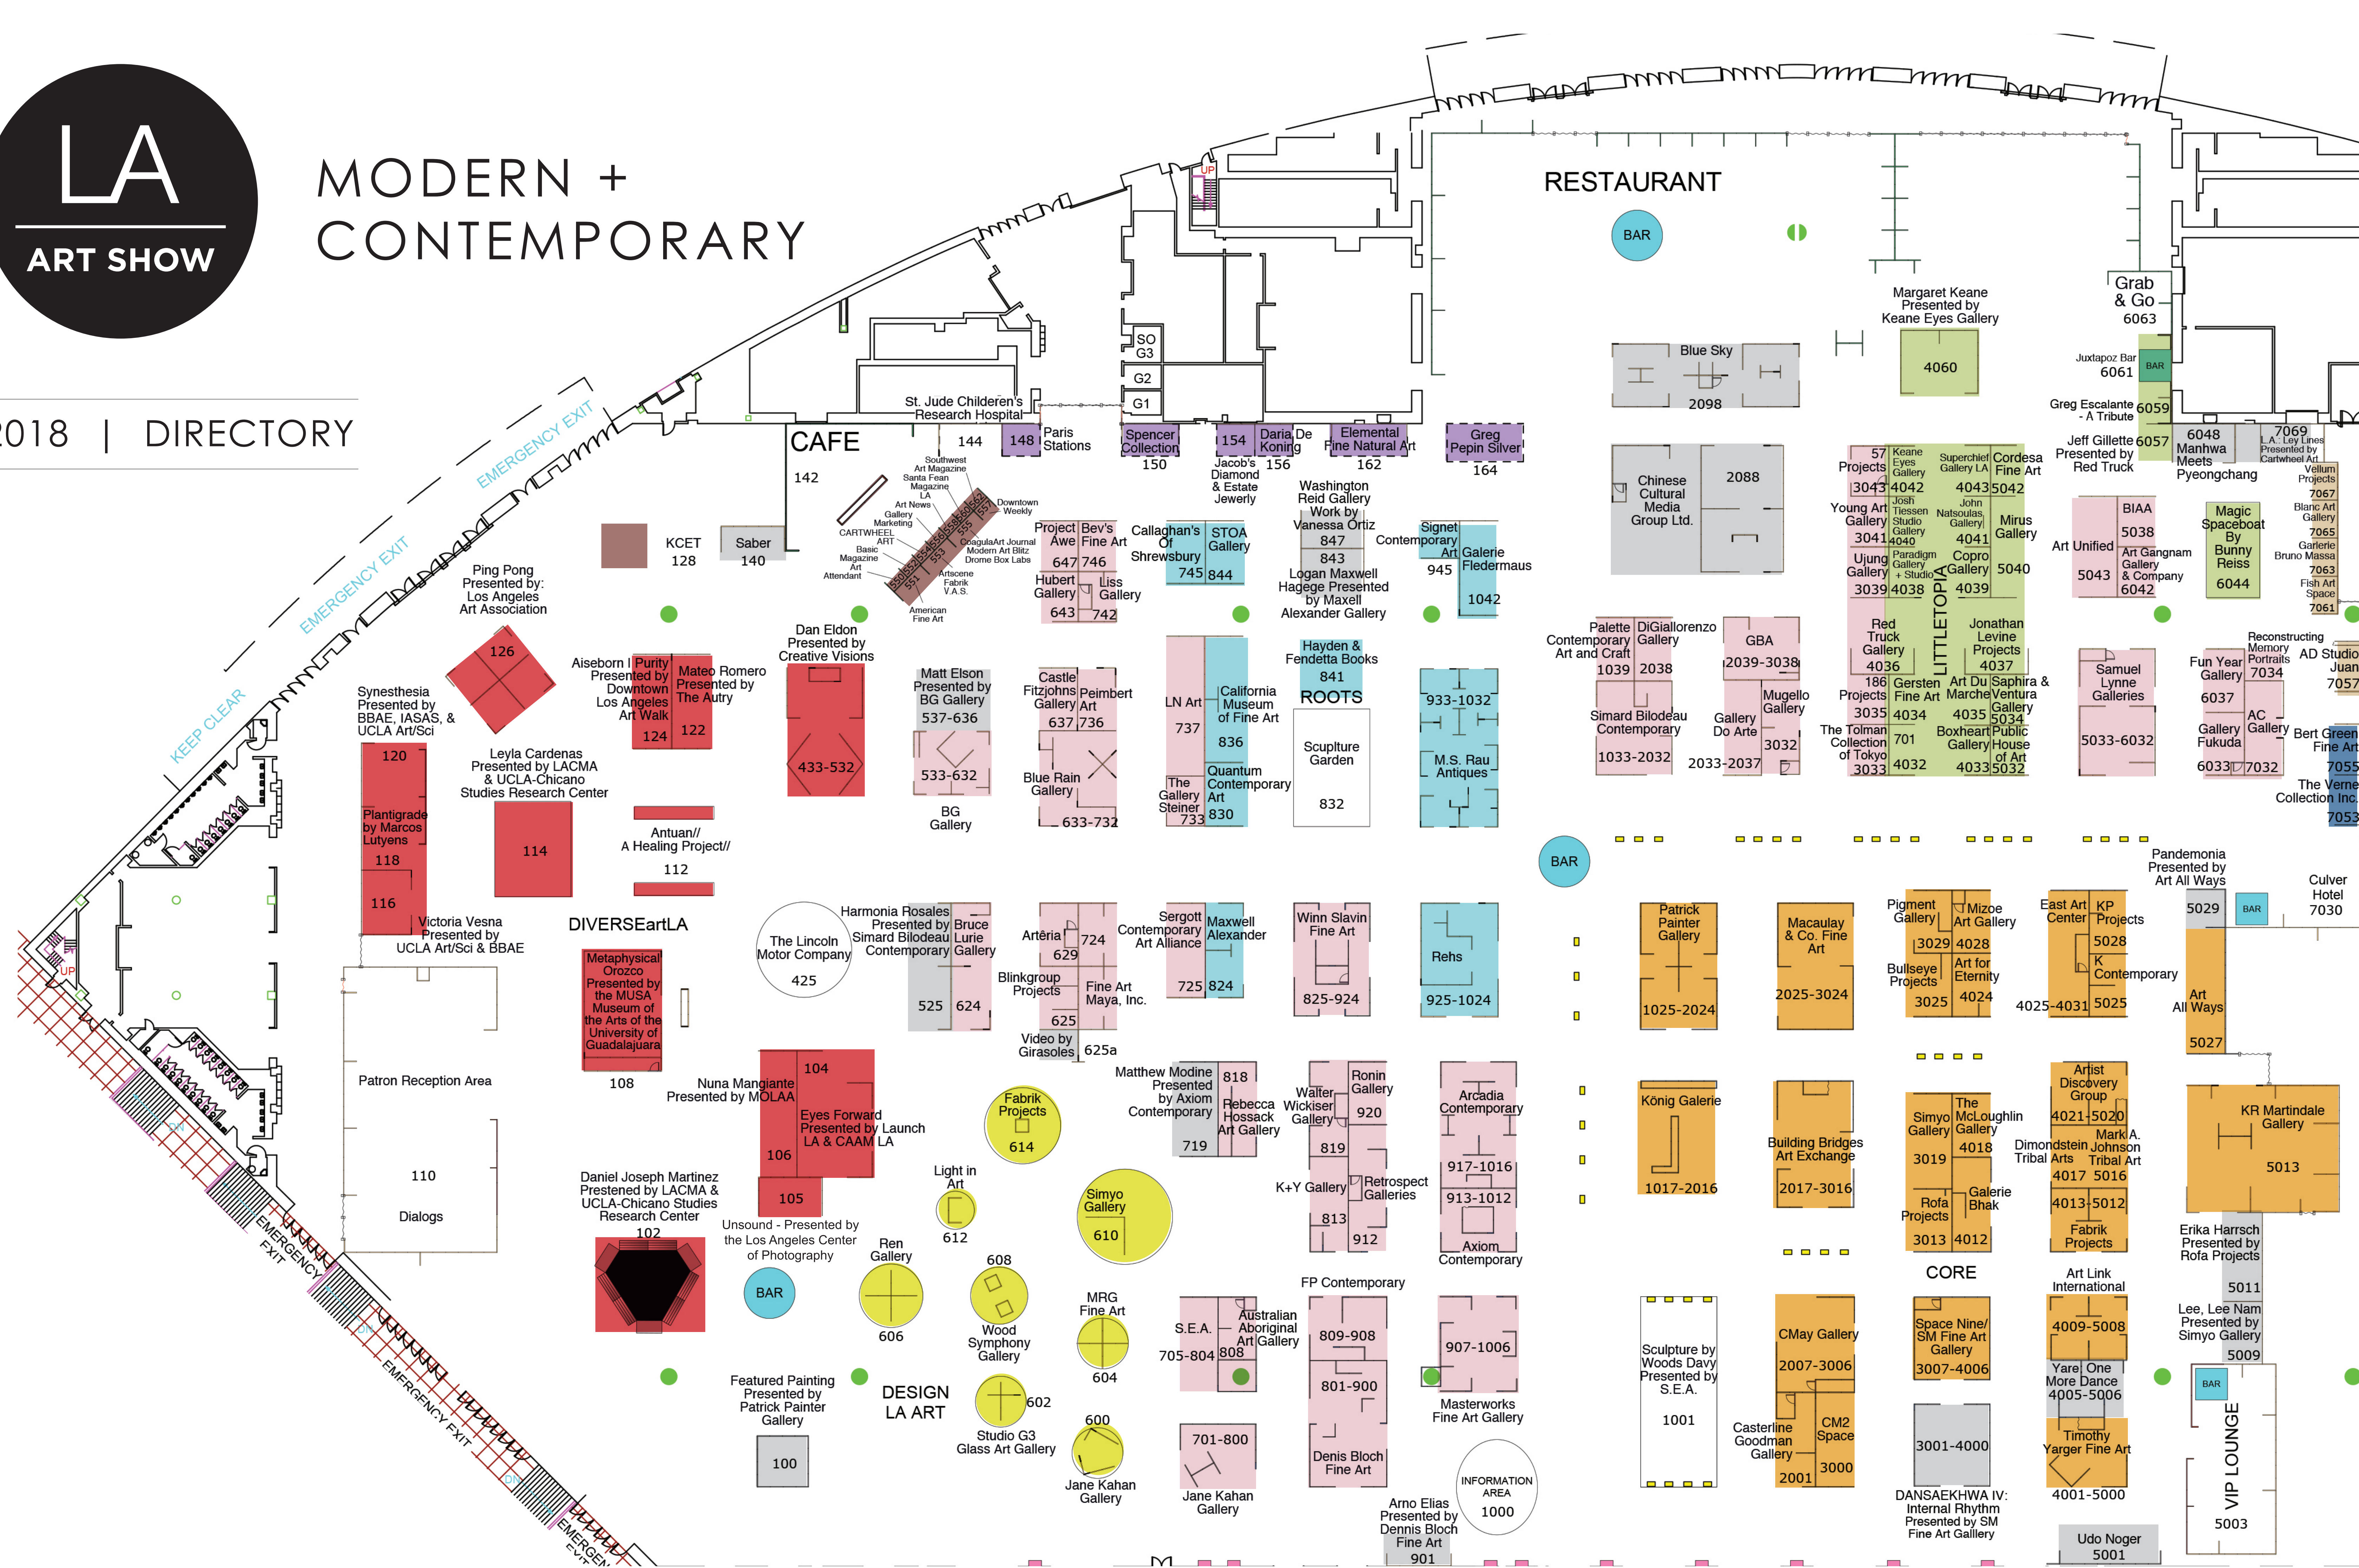

MODERN + CONTEMPORARY

2018 | DIRECTORY

MODERN + CONTEMPORARY

186 Projects	3035
57 projects	3043
AC GALLERY	7032
Arcadia Contemporary	917 / 1016
Art Gangnam Gallery & Company	6042
Art Link International	4009 / 5008
Art Unified	5043
Artéria	629
Australian Aboriginal Art Gallery	808
Axiom Contemporary	913 / 1012
Bev's Fine Art	746
bG Gallery	533 / 632
BIAA	5038
Blinkgroup Gallery	625
Blue Rain Gallery	633 / 732
Bruce Lurie Gallery	624
Castle Fitzjohns Gallery	637
CM2 Space	3000
Denis Bloch Fine Art	801 / 900
Digialorenzo Gallery	2038
Fine Art Maya	724
FP Contemporary	809 / 908
Fun Year Art Gallery	6037
Gallery Do Arte	2033 / 2037
Gallery Fukuda	6033
GBA Gallery	2039 / 3038
Hubert Gallery	643
Jane Kahan Gallery	701 / 800
K + Y Gallery	813
Liss Gallery	742
LN Art	737
Masterworks Fine Art Gallery	907 / 1006
Mugello Gallery	3032
Palette Contemporary Art & Craft	1039
Peimbert Art	736
Project Awe	647
Public House of Art	647
Rebecca Hossack Art Gallery	818
Retrospect Galleries	912
Ronin Gallery	920
S.E.A.	705 / 804
Samuel Lynne Galleries	5033 / 6032
Saphira & Ventura Gallery	5034
Simard Bilodeau Contemporary	1033 / 2032
The Gallery Steiner	733
The Tolman Collection of Tokyo	3033
Walter Wickser Gallery	819
Winn Slavlin Fine Art	825 / 924
Young Art Gallery	3043

CORE

Art All Ways	5027
Art For Eternity	4024
Artist Discovery Group	4021 / 5020
Building Bridges Art Exchange	2017 / 3016
Bullseye Projects	3025
Casterline Goodman Gallery	2001
CMAY Gallery	2007 / 3006
Dimondstein Tribal Arts	5016
East Art Center	4025 / 4031
Fabrik Projects	4013 / 5012
Galerie Bhak	4012
K Contemporary	5025
König Galerie	1017 / 2016
KP Projects	5028
KR Martindale Gallery	5013
Macaulay & Co. Fine Art	2025 / 3024
Mark A. Johnson Tribal Art	4017
Mizoe Gallery	4028
Patrick Painter Gallery	1025 / 2024
Pigment Gallery	3029
Rofa Projects	3013
Simyo Gallery	3019
Space Nine / SM Fine Art Gallery	3007 / 4006
The McLoughlin Gallery	4018
Timothy Yarger Fine Art	4001 / 5000