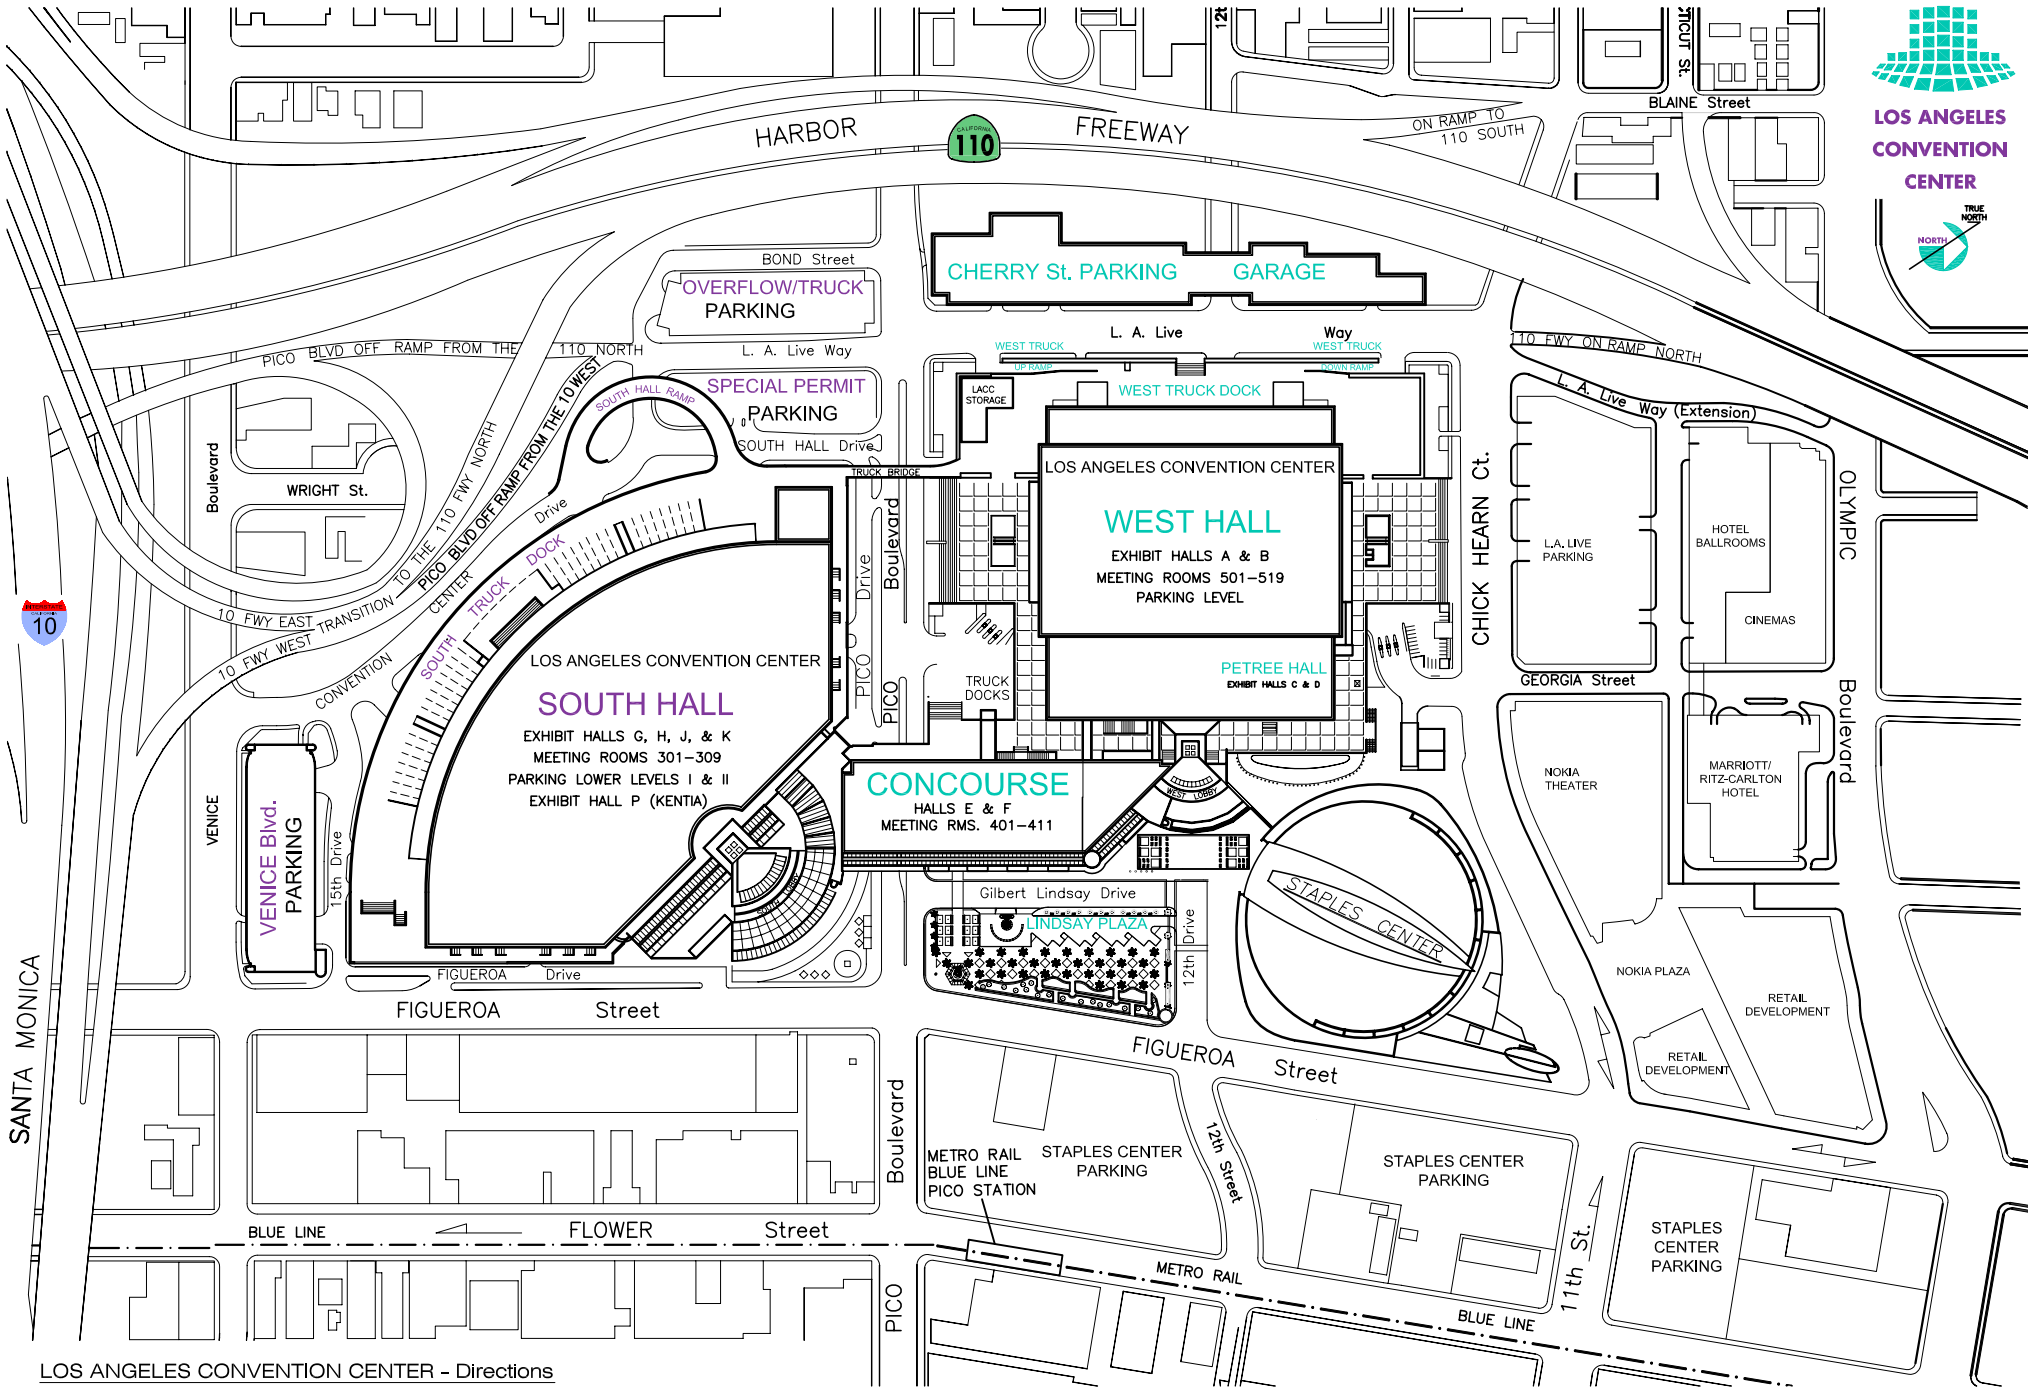

LOS ANGELES CONVENTION CENTER

LOS ANGELES CONVENTION CENTER - Directions

- From 110 North/10 West** - Exit at Pico Blvd. offramp onto L. A. Live Way. **South Hall**- Turn right at Pico Blvd. (2nd signal) and right at South Hall Dr. (first street on right). **West Hall**- straight ahead.
- From 110 South** - Exit on Olympic Blvd. offramp. Turn left on to Blaine (one way), stay in second lane from left. Turn left on 11th St (stay right). Go under Fwy. Turn right on L. A. Live Way. **West Hall**- Turn left at first signal (12th St.). **South Hall**- Turn left on Pico Blvd. (2nd signal) (stay in 2nd lane from left to turn left). Immediately turn right on South Hall Dr.
- From 10 East**- Exit on Grand Ave. Turn left onto Olive St. **South Hall**- Turn left on Venice Blvd. Go to Convention Center Dr and turn right. **West Hall**- Turn left on Pico Blvd. Turn right on L. A. Live Way.