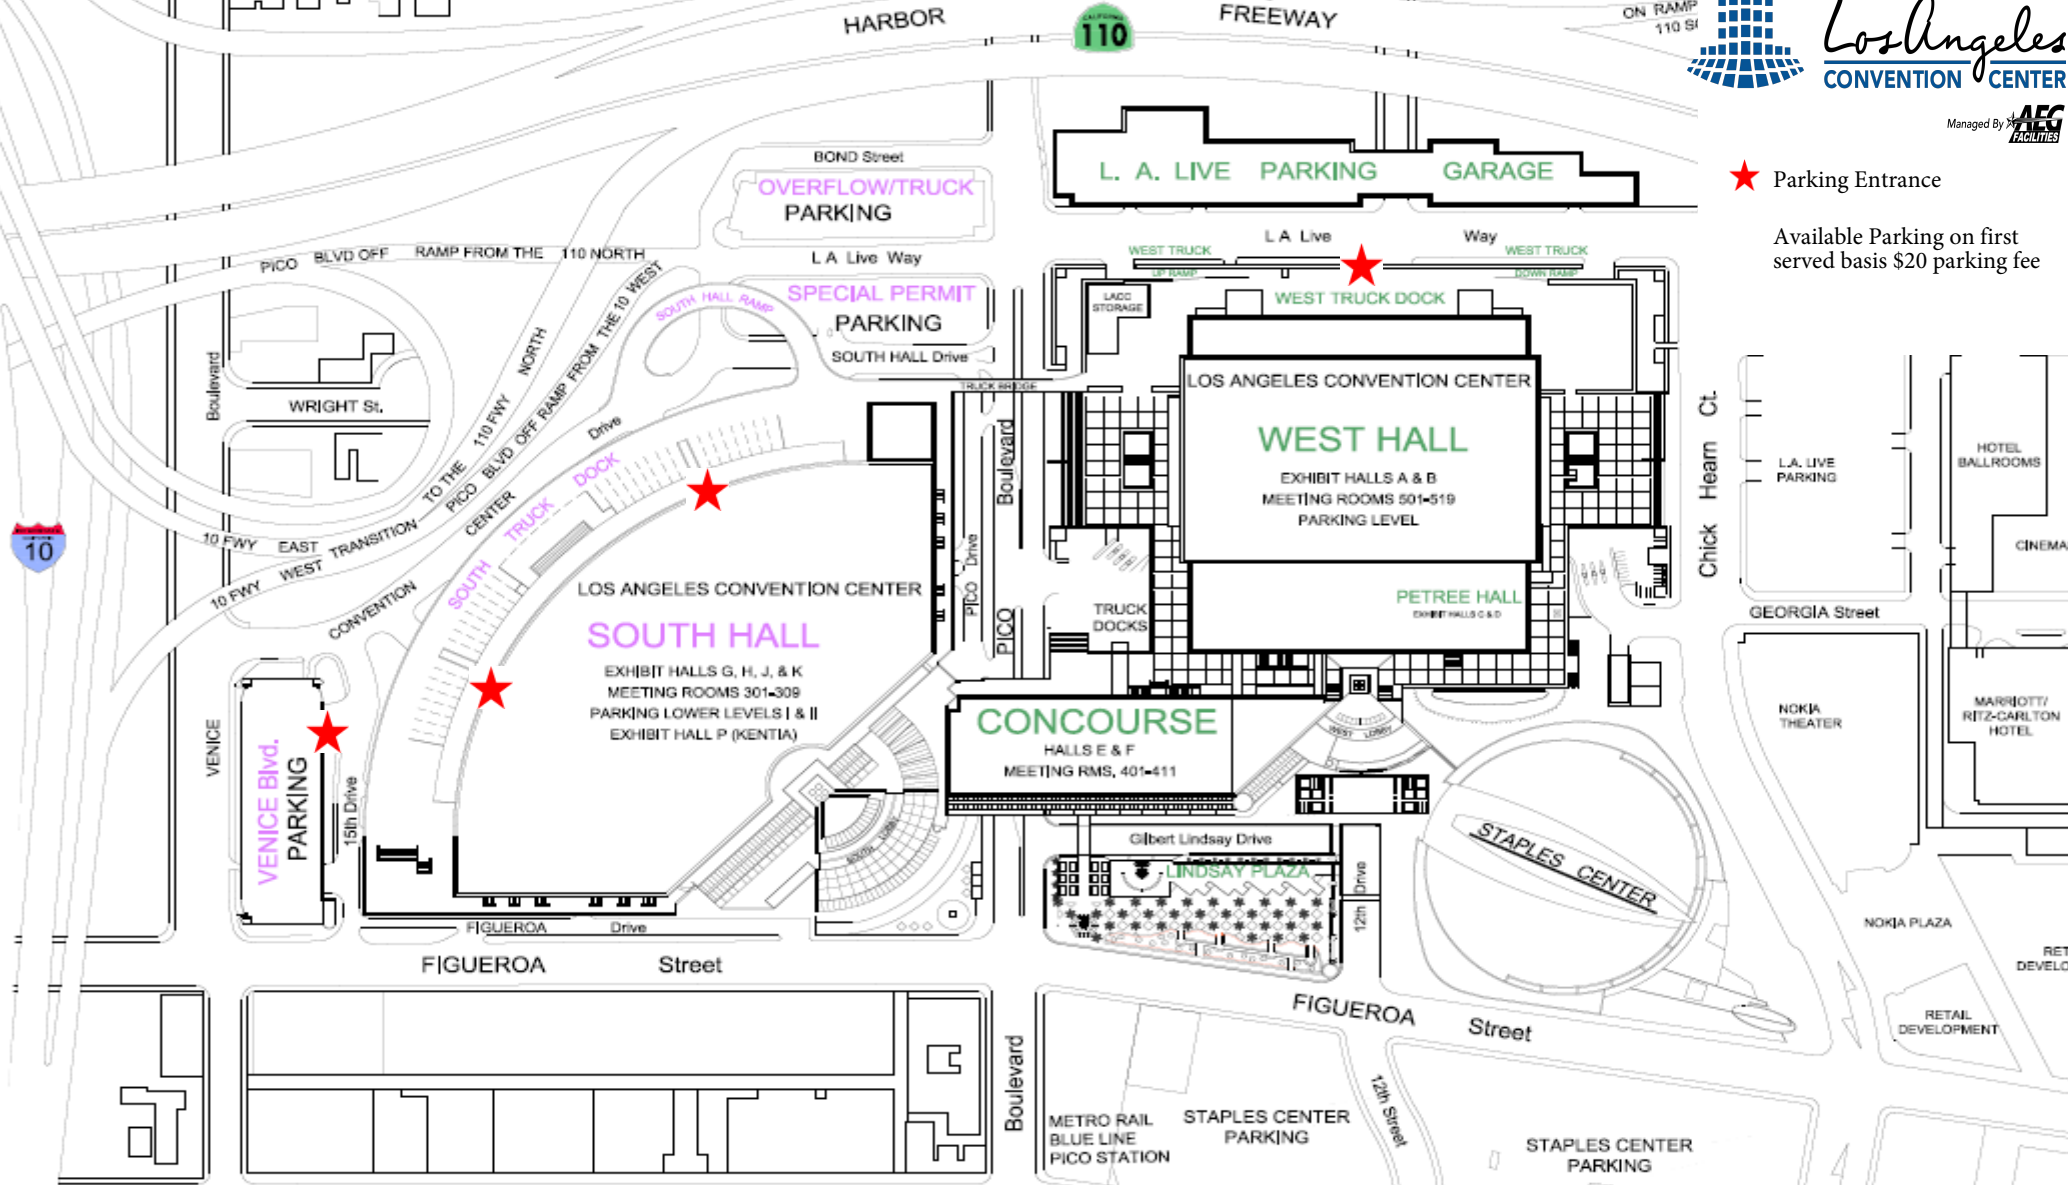

★ Parking Entrance

Available Parking on first served basis \$20 parking fee

OVERFLOW/TRUCK PARKING

L. A. LIVE PARKING GARAGE

SPECIAL PERMIT PARKING

WEST TRUCK DOCK

WEST HALL

EXHIBIT HALLS A & B
MEETING ROOMS 501-519
PARKING LEVEL

LINDSAY PLAZA

STAPLES CENTER

METRO RAIL BLUE LINE PICO STATION

STAPLES CENTER PARKING

STAPLES CENTER PARKING

L.A. LIVE PARKING

HOTEL BALLROOMS

CINEMA

GEORGIA Street

NOKIA THEATER

MARRIOTT/ RITZ-CARLTON HOTEL

NOKIA PLAZA

RETAIL DEVELOPMENT

Chick Hearn Ct.

FIGUEROA Street

Boulevard

FIGUEROA Drive

PICO BLVD OFF RAMP FROM THE 110 NORTH

PICO BLVD OFF RAMP FROM THE 10 WEST

TO THE 110 Fwy

TO THE 10 Fwy

CONVENTION CENTER

CONVENTION CENTER

CONVENTION CENTER